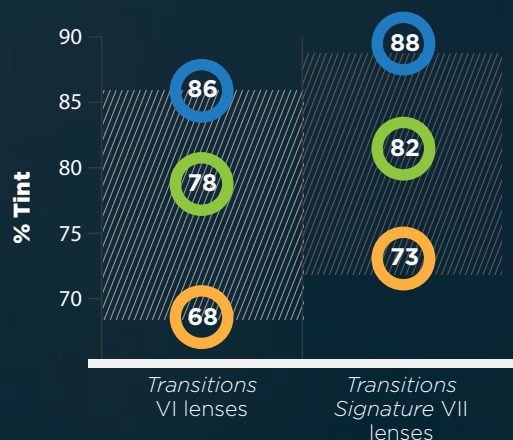

More reactive to
indirect sunlight.

More reactive to
get even darker
on hot days.

The perfect opportunity to **convert clear lens wearers.**

Transitions® Signature™ VII lenses are rated better by clear lens wearers.

8 out of 10 prefer to clear lenses

Revolutionary testing for a revolutionary product.

We developed **Transitions Signature VII lenses** using a new proprietary methodology - Life360™ - representing various temperatures, weather conditions and geographies.

The result is lenses that are darker across an even wider variety of conditions.

Over 200 different real-life conditions

REAL WORLD MEASUREMENTS

16% more reactive in all wearer positions

- Facing the sun no hat
- Away from the sun no hat
- Away from the sun with hat